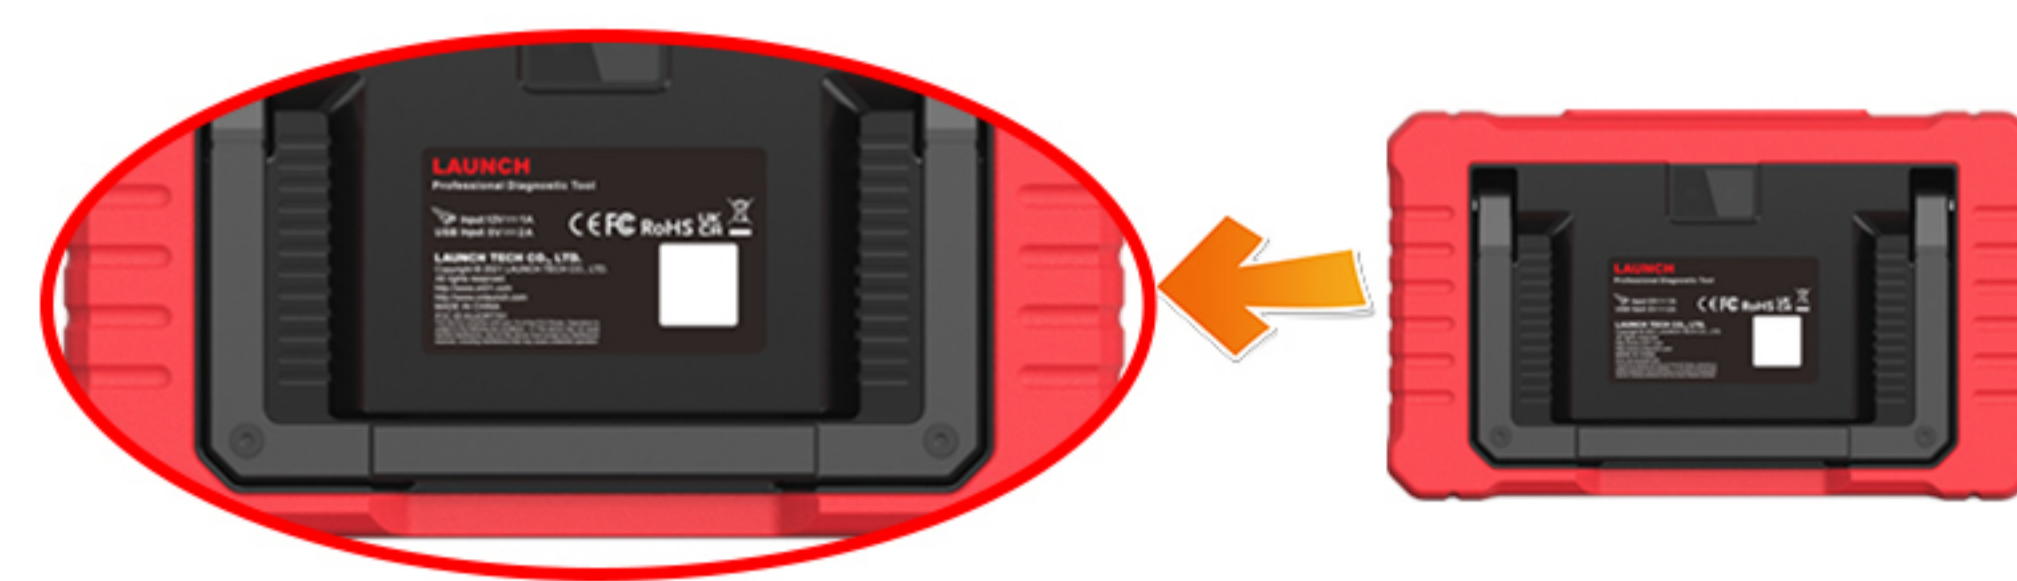

# Millennium Max

## Adjustable Kickstand

- 29 ADVANCED SERVICE FUNCTIONS
- CAN FD & DoIP SUPPORTED

## FEATURES

- ✓ 7-inch touch screen for smooth operating and data reading
- ✓ Support 10 OBDII/EOBD diagnostic
- ✓ Support 29 advanced special functions
- ✓ Auto Detect VIN to access to vehicle info within seconds
- ✓ Wi-Fi Free software update and print data via PC
- ✓ One clicks to generate the diagnostic report and upload timely
- ✓ Multiple languages supported
- ✓ OE-level models and makes, including U.S vehicle coverage as well as Asian, European coverage from 1996 and newer.

## SPECIFICATION

- OPERATION**  
Android 10.0
- DISPLAY**  
7" touch screen
- POWER**  
9~18V
- INTERFACE**  
DB15 Wired Diagnostic
- DC INPUT VOLTAGE**  
5V
- RAM/ STORAGE**  
3GB+32GB
- STORAGE TEMP**  
-20°C~70°C
- OPERATING TEMP**  
0°C~ 50°C
- BATTERY**  
Lithium battery
- DIMENSIONS (LXWXH)**  
251x148x36(mm)  
9.89x5.8x1.4(inch)
- NET WEIGHT**  
<650g