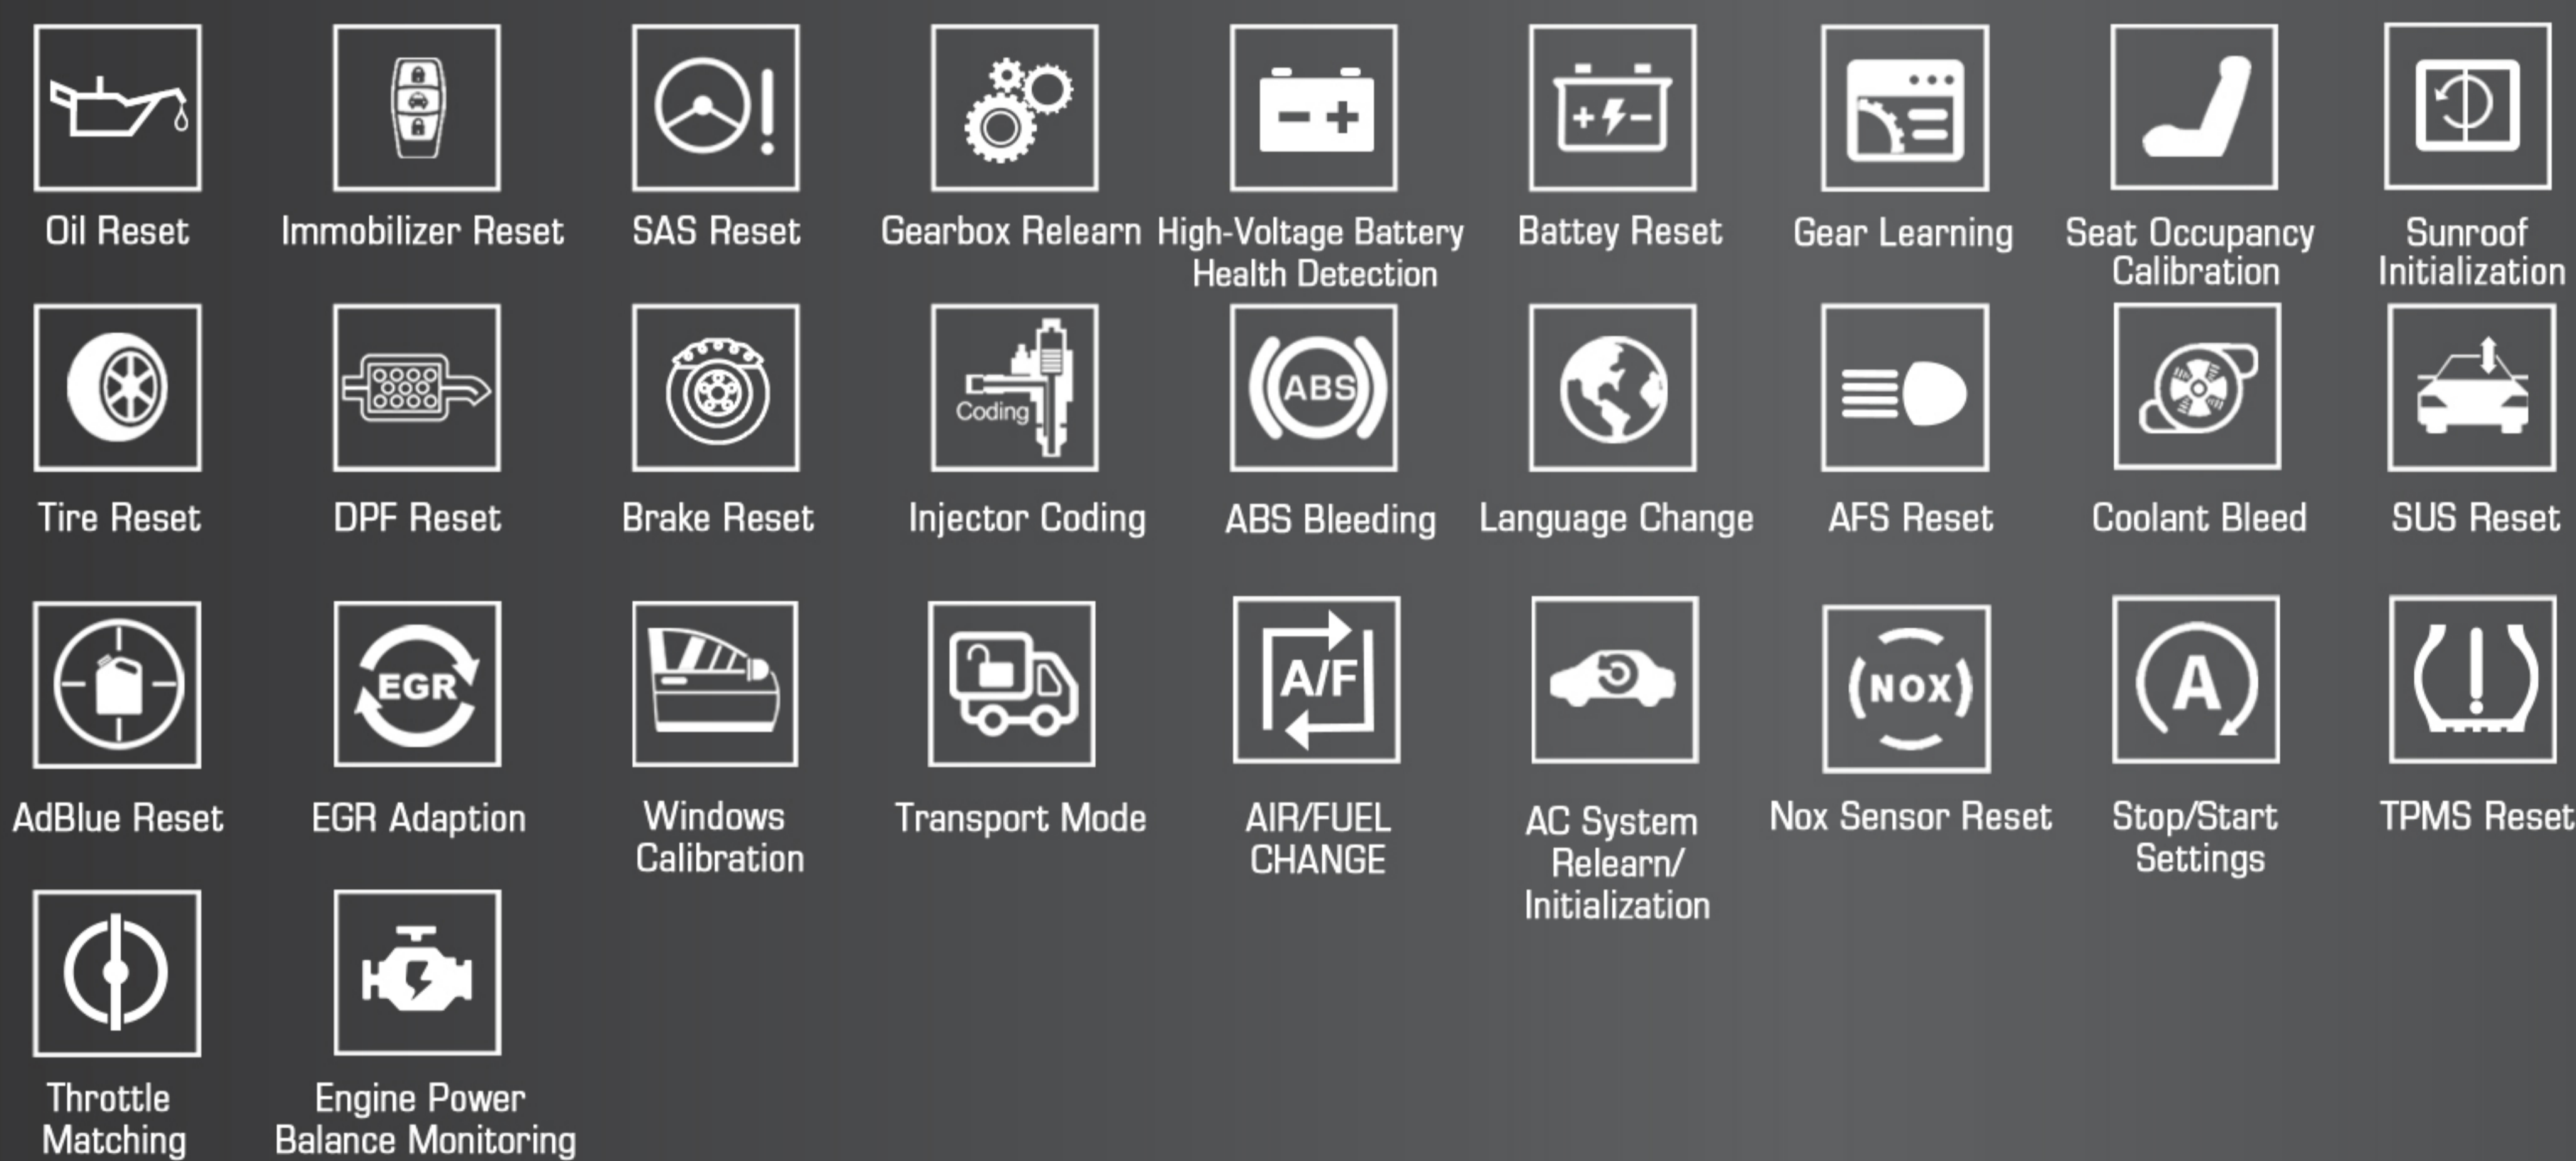

# Millennium Max

## Adjustable Kickstand

- 29 ADVANCED SERVICE FUNCTIONS
- CAN FD & DoIP SUPPORTED

## 29 ADVANCED SERVICE FUNCTIONS

## FEATURES

- ✓ 7-inch touch screen for smooth operating and data reading
- ✓ Support 10 OBDII/EOBD diagnostic
- ✓ Support 29 advanced special functions
- ✓ Auto Detect VIN to access to vehicle info within seconds
- ✓ Wi-Fi Free software update and print data via PC
- ✓ One clicks to generate the diagnostic report and upload timely
- ✓ Multiple languages supported
- ✓ OE-level models and makes, including U.S vehicle coverage as well as Asian, European coverage from 1996 and newer.